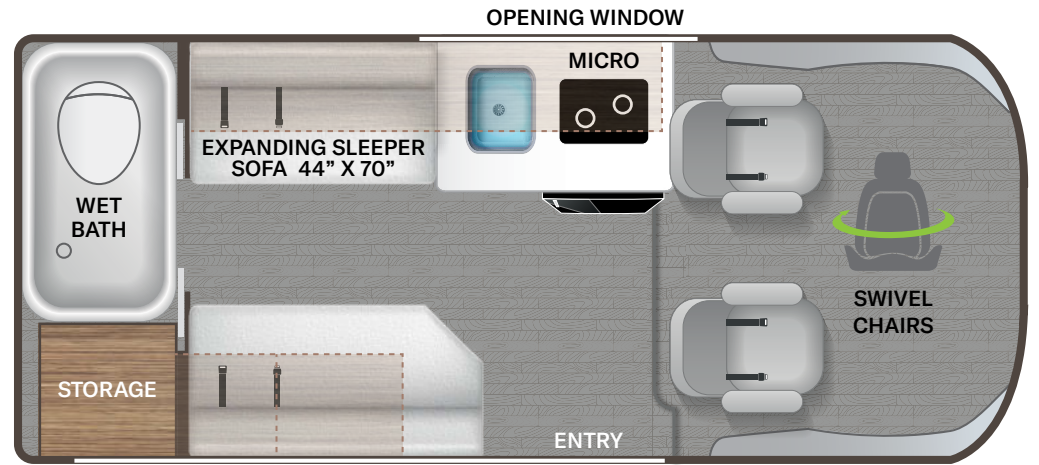

CHARCOAL

SILVER

WHITE

FLOORING

CABINERY

RIZE®

18A

18G

18M

Featured Highlights

CONSTRUCTION & EXTERIOR

- RAM ProMaster® 1500 Window Van, 276HP, 250 lb.-ft. Torque
- Electric Awning
- Single Sliding Door
- Screen Door for Entryway
- Rear Magnetic Bug Screen (18A)
- Side Steps for Cab and Entry Doors
- 3,500-lb. Trailer Hitch with 4-pin Connector

CONSTRUCTION & EXTERIOR OPTIONS

- Thule® Bike Rack on Rear Door
- Retractable Roof Top with Sky Bunk™ & Cabinet A/C - IPO Single Roof Air Conditioner (18A & 18G)

AUTOMOTIVE & COCKPIT

- Touchscreen Dash Radio with Apple CarPlay™ & Android Auto™
- Back-up Camera
- Deluxe Heated/Remote Exterior Mirrors
- Power Windows & Door Locks
- Keyless Entry System
- Cruise Control
- Telescoping Steering Wheel with Audio Buttons to Control Dash Radio
- Map Light
- Sunvisors
- 3-Piece Windshield Privacy Shades
- Drink Holders
- Leatherette, Swivel, Captain's Chairs

BEDROOM & BATHROOM

- Pullout Sleeping Area
- Rear Shower (18M & 18G)
- Fully Enclosed Shower (18A & 18G)
- Cassette Toilet

ENTERTAINMENT

- TV Prep
- Articulating Tablet Holder (18M & 18G)
- Electronics Cabinet with HDMI Cable & USB Charging Ports Throughout
- Winegard® Connect™ 2.0 WiFi / 4G / Digital TV Antenna (18M)
- HD/DDS Satellite Ready (18A & 18G)