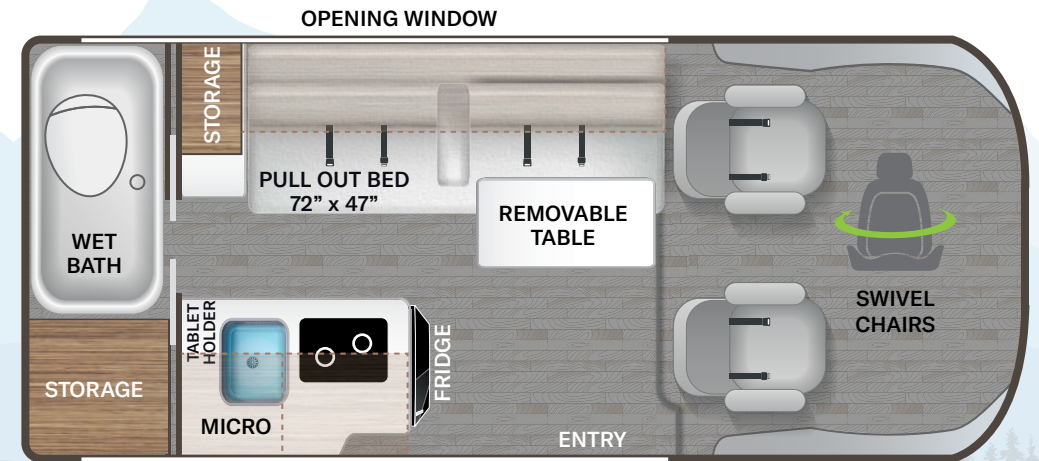

18M

Featured Highlights

CONSTRUCTION & EXTERIOR

- RAM ProMaster® 1500 Window Van, 276HP, 250 lb.-ft. Torque
- Electric Awning
- Single Sliding Door
- Screen Door for Entryway
- Rear Magnetic Bug Screen (18A)
- Side Steps for Cab and Entry Doors
- 3,500-lb. Trailer Hitch with 4-pin Connector

CONSTRUCTION & EXTERIOR OPTIONS

- Thule® Bike Rack on Rear Door
- Retractable Roof Top with Sky Bunk™ & Cabinet A/C - IPO Single Roof Air Conditioner (18A & 18G)

AUTOMOTIVE & COCKPIT

- Touchscreen Dash Radio with Apple CarPlay™ & Android Auto™
- Back-up Camera
- Deluxe Heated/Remote Exterior Mirrors
- Power Windows & Door Locks
- Keyless Entry System
- Cruise Control
- Telescoping Steering Wheel with Audio Buttons to Control Dash Radio
- Map Light
- Sunvisors
- 3-Piece Windshield Privacy Shades
- Drink Holders
- Leatherette, Swivel, Captain's Chairs

BEDROOM & BATHROOM

- Pullout Sleeping Area
- Rear Shower (18M & 18G)
- Fully Enclosed Shower (18A & 18G)
- Cassette Toilet

ENTERTAINMENT

- TV Prep
- Articulating Tablet Holder (18M & 18G)
- Electronics Cabinet with HDMI Cable & USB Charging Ports Throughout
- Winegard® Connect™ 2.0 WiFi / 4G / Digital TV Antenna (18M)
- HD/DDS Satellite Ready (18A & 18G)

Just scan the code!

	18A	18G	18M
Chassis	Dodge Promaster	Dodge Promaster	Dodge Promaster
Gross Vehicle (GVWR)	8,550	8,550	8,550
Gross Combined (GCWR)	11,500	11,500	11,500
Wheel Base	136"	136"	136"
Exterior Length (w/o ladder)	215"	215"	215"
Exterior Height (w/AC)	113.5"	113.5"	113.5"
Exterior Width (w/o mirrors)	80.7"	80.7"	80.7"
Interior Height (living area)	75"	75"	75"
Awning Size	10'	10'	10'
Fuel (gal)	24	24	24
LPG (lbs)	24	24	24
Fresh/Waste/Gray Water (gal)	19 / 5.5 / 11	20 / 4.75 / 20	18 / 4.75 / 20
Water Heater (gal)	2.64	2.64	2.64
Furnace (BTUs)	14,300	14,300	14,300
Sleeping Capacity	2	2	2
Hitch Weight Rating (lbs)	3,500	3,500	3,500